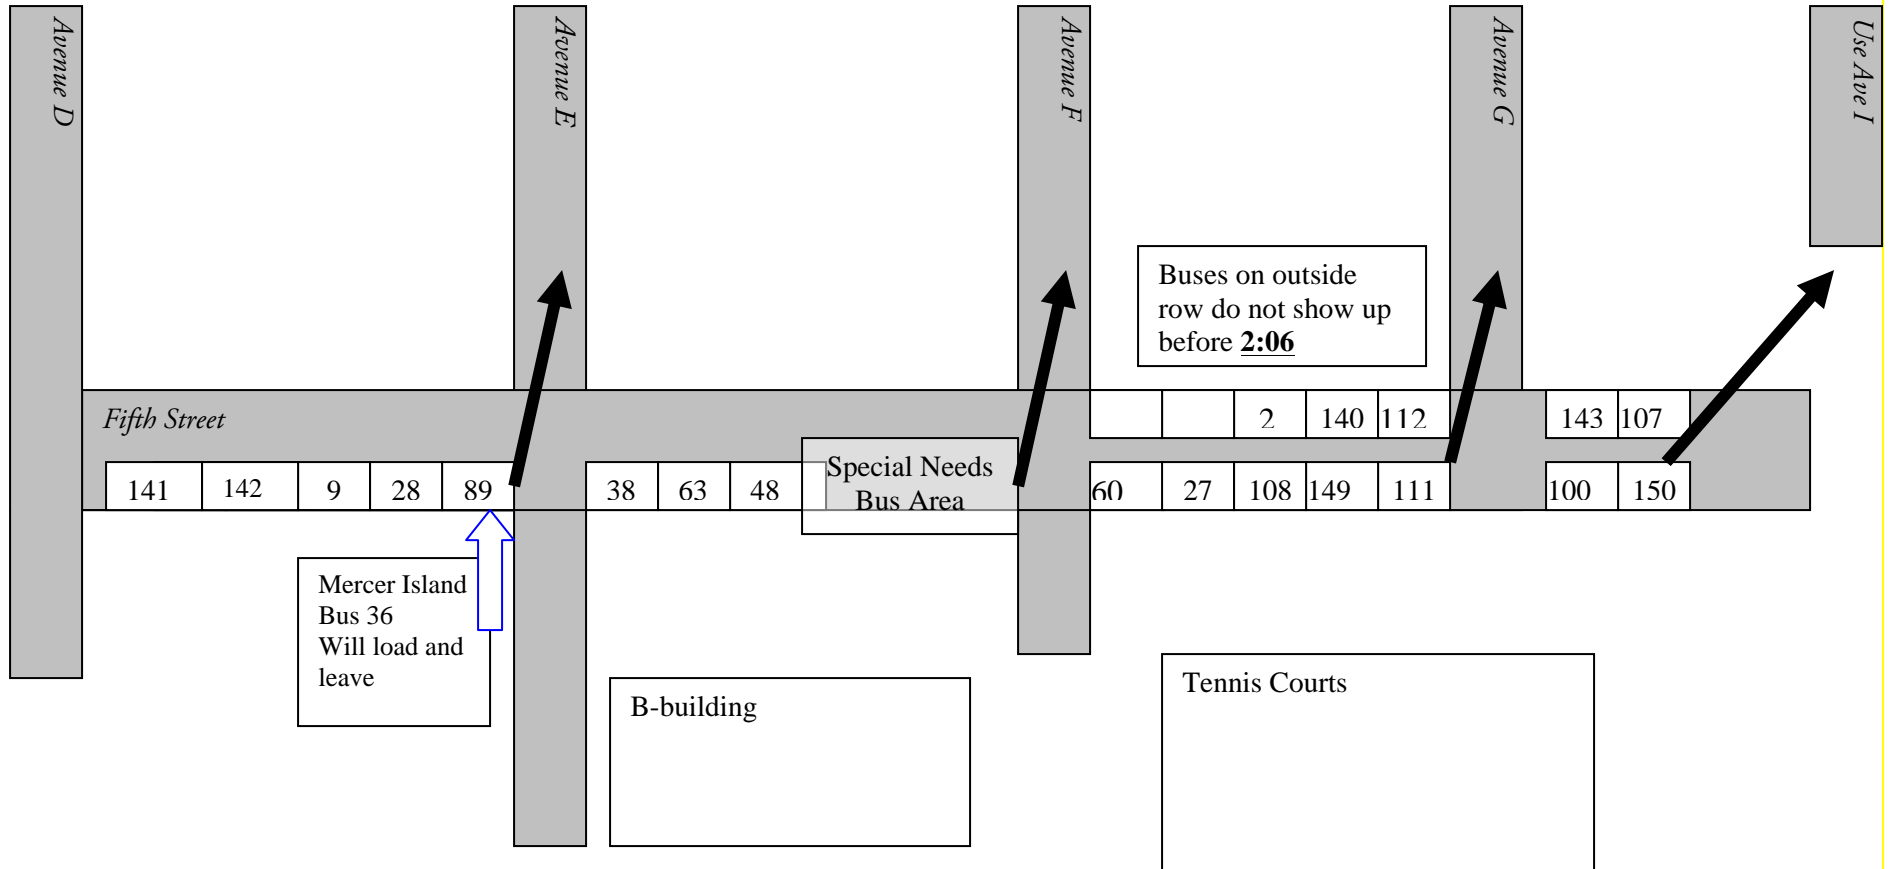

Mercer Island bus 36

108 Nancy, 140 Shana, 112 Steve, 143 Heidi, 107 Myles

141 Sue, 142 Debra, 9 Mickie, 28 Dan, 89 Gayle, 38 Tara, 63 Kathy, 48 Lynn, 60 Tammy, 27 Stacy, 2 Stephanie, 149 Sharon, 111 Dawn, 100 Sandi, 150 Rob

9-11-09

Mercer Island Bus 36 Will load and leave

Buses on outside row do not show up before **2:06**

B-building

Tennis Courts

SCHOOL OUT TIME 2:12 Bus 38 gives orders to blow 1 minute horn @ 2:19 bus 28 and bus 140 blow horns.
Buses will be released at approximate at 2:20 by bus 38

SNOHOMISH HIGH